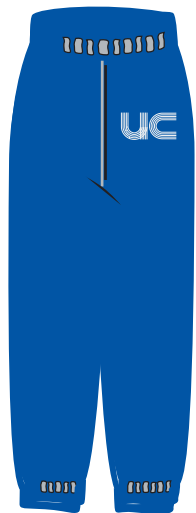

UNION CATHOLIC TRACK & FIELD

ROYAL
HOODED Sweat Shirt
with WHITE imprint

ROYAL
Sweatpants
with WHITE imprint

Long Sleeve WHITE tee
with BLACK imprint

Short Sleeve Performance T-shirt
Safety Yellow
with Black imprint

White embroidered logo on FRONT
of Black Hats

ORDER FORM (PLEASE PRINT)

EMB = EMBROIDERY

SP = SCREENPRINTED

Names _____ Phone No. _____

Address _____ Team _____

ITEM	COLOR	ADULT SIZES					TOTALQTY.	UNITPRICE	TOTAL PRICE
		S	M	L	XL	2XL			
Royal Hooded Fleece	SP ROYAL							\$35.00*	
Royal Fleece Pant	SP ROYAL							\$30.00*	
White L/S TEE	SP WHITE							\$25.00*	
PERFORMANCE TEE	SP YELLOW							\$20.00*	
ASICS HAT	EMB BLACK							\$20.00*	
ROYAL Bag	EMB ROYAL							\$35.00*	